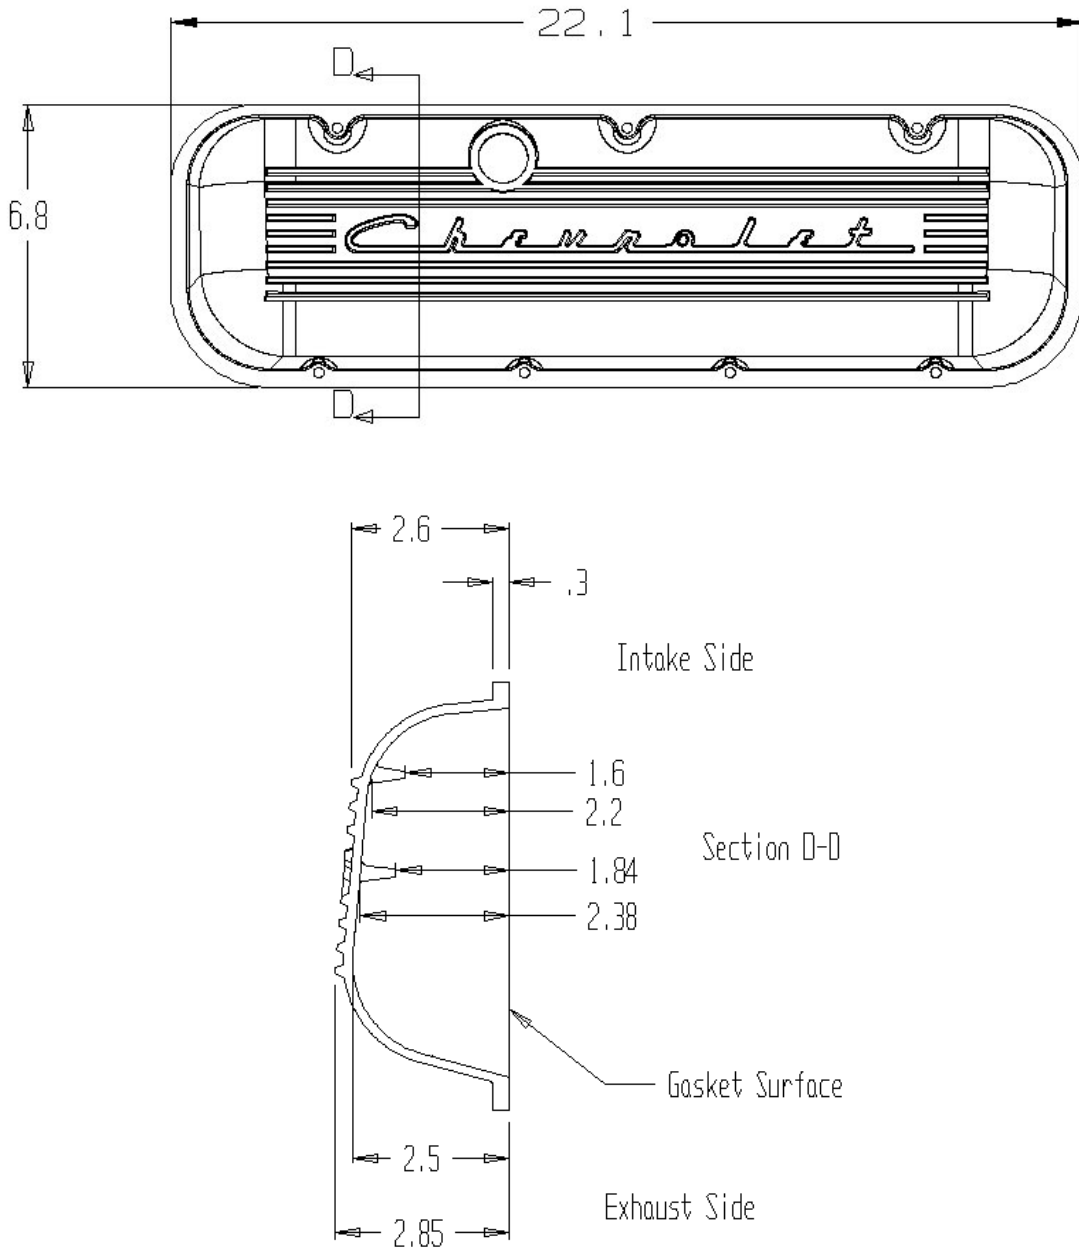

Chevrolet® 396, 427, 454, 502 Big Block Valve Cover Dimensions

Dimensions are provided for reference only. Exact measurements vary from part to part. Subject to change without notice.