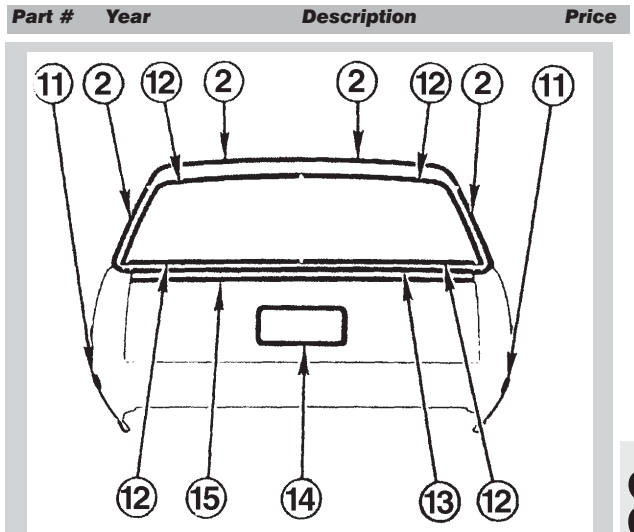

Door Edge Moldings

05-1442	66-67	Reproduction, pair	33.99
05-1452	68-72	Reproduction, pair	33.99

Door Frame Moldings

05-1458	64-67	Set, 4 pieces	159.99
05-1459	68-72	Set, 4 pieces	144.99

Rocker Moldings ①

All items in this section are subject to UPS oversize 2 shipment charges.

05-1470	64	LH	64.99
05-1480	64	RH	59.99
05-1490	65	LH w/clips	64.99
05-1500	65	RH w/clips	64.99
05-1510	66	LH w/clips	66.99
05-1520	66	RH w/clips	66.99
05-1530	67	LH w/clips	66.99
05-1540	67	RH w/clips	66.99

Rocker Molding Caps

05-1590	64	Front, pair	45.99
05-1600	64	Rear, pair	45.99

The difference between two-tone and non two-tone body side moldings is, two-tone cars originally came with the shiny chrome body side moldings. Your car may be painted only one color, but if you have chrome body side moldings, it is referred to as a two-tone car for purposes of body side molding identification. Non two-tone cars had black rubber body side moldings. This distinction is critical when it comes to wheel opening moldings. The wheel opening on the two-tone cars does not span the entire wheel opening. It comes down short of the full opening so it can connect to the rest of the body side moldings. The non two-tone wheel opening moldings span the entire wheel opening.

1959-60 owners, STOP, don't throw away any clips. Original clips for your car are sometimes very hard to find. Retain all clips as you are removing your moldings. They can be precious items.

Our Names for Different Moldings

This diagram shows the names we use for various moldings on the rear of the El Camino. Knowing the name of the molding you need ahead of time will help us process your order quickly and correctly.

2. Roof Bed Molding
11. Body Side Molding, Rear of Wheelwell
12. Rear Window Molding
13. Top of Tailgate Molding
14. Rear License Plate Pocket
15. Tailgate Body Molding — Two-Tone Paint