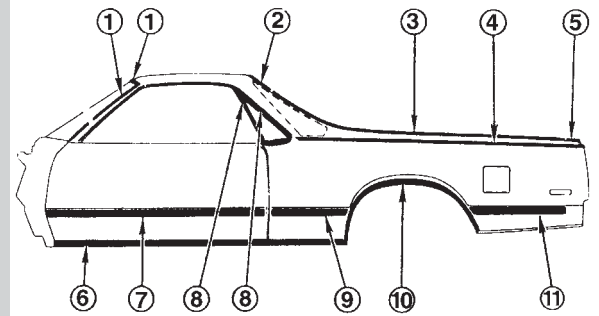

Part #	Year	Description	Price
SS Hood Louvers			
05-1050	66	Louvers only, pair	122.99
05-1052	66	Louver Housing, pair	189.99
05-1060	67	pair	124.99
05-1070	68-69	pair	97.99

Our Names for Different Moldings