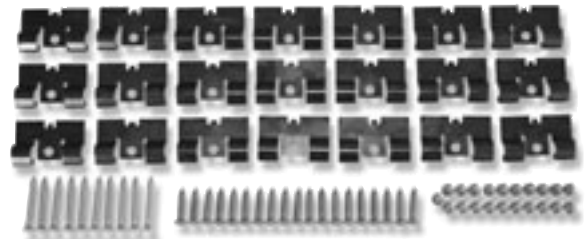

1959-'60 Bed Moldings (exchange only)

05-1619	59-60	Clip and Screw Set for Bed Molding	42.99

See our website for our book on Restoring Auto Metal Trim

Bed Moldings

05-1620	64-67	Roof, four piece set	285.99
05-1622	64-67	Top of Roof, LH	89.99
05-1623	64-67	Top of Roof, RH	89.99
05-1624	64-67	Roof Lower, LH	89.99
05-1625	64-67	Roof Lower, RH	89.99
05-1630	64-67	Long Side Bed Rails w/clips, LH or RH, each	49.99
05-1640	64-67	Rear Corners, pair	89.99
05-1660	64-67	Top of Tailgate w/clips	84.99
05-1661	64-67	Top of Tailgate Clip Set	21.99
05-1671	68-72	Under Rear Window	29.99
05-1680	68-72	Molding Clips under Rear Window	25.99
05-1690	68-72	Front Corner, LH	59.99
05-1700	68-72	Front Corner, RH	62.99
05-1710	68-72	Long Side Bed Rails w/clips, LH	54.99