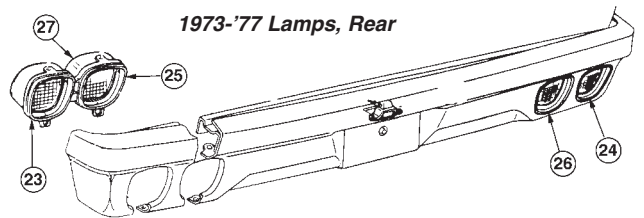

Part #	Year	Description	Price
GM Restoration Parts			
▼ 03-0695			
▼ 03-0697			

03-0500	59	Complete Set, All 4	197.99
03-0501	59	Outer, RH	56.99
03-0502	59	Outer, LH	56.99
03-0503	59	Inner, LH	49.99
03-0504	59	Inner, RH	49.99
03-0510	60	with Guide Markings, each	7.99
03-0511	60	without Guide Markings, each	6.99
03-0512	60	LED Complete Assembly, each	29.99
03-0520	64	Red, LH	19.99
03-0530	64	Red, RH	19.99
03-0560	65	Red, Pair	37.99
03-0575	65	Inners, LH & RH, Pair	30.99
03-0580	66	Red, Pair	54.99
03-0595	66	Inners, RH and LH, pair	30.99
03-0605	67	Red with Chrome, pair	57.99
03-0620	68-69	Red, LH	26.99
03-0630	68-69	Red, RH	26.99
03-0655	70-72	Red, pair, Reproduction	69.99
03-0660	73-77	Red, Outer, LH (#23)	32.99
03-0670	73-77	Red, Outer, RH (#24)	32.99
03-0695	78	Lens and Housing, LH	89.99
03-0697	78	Lens and Housing, RH	89.99
03-0700	79-87	Lens and Housing, LH (#29)	97.99
03-0710	79-87	Lens and Housing, RH	97.99

1973-'77 Lamps, Rear