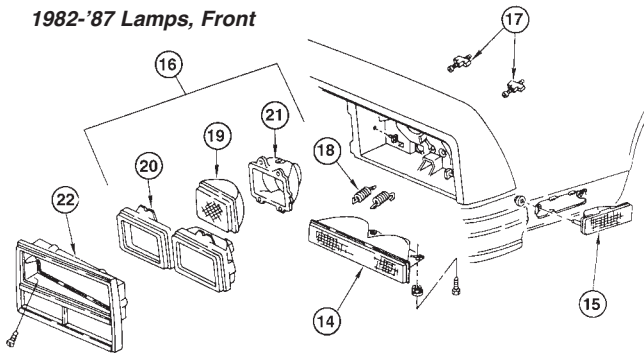

Lamps & Lenses

Part # Year Description Price

Front Turn Signal and Parking Lamp Lenses

GM Restoration Parts

Part # Year Description Price

GM Restoration Parts

03

03-0022	59	Clear, Reproduction, pair	31.99
03-0026	60	Clear, Reproduction, pair	32.99
03-0028	64	in Bumper, Clear, pair	33.99
		in Bumper, Amber, pair	28.99
03-0030	65	in Bumper, pair	28.99
03-0040	66	in Bumper, pair	33.99
03-0050	67	in Bumper, pair	41.99
03-0052	68	pair	37.99
03-0060	70	in Bumper, each	22.99
03-0215	71	pair	57.99
03-0068	72	Amber, Pair, 1st Design	62.99
03-0069	72	Clear, Pair, 2nd Design	47.99
03-0230	72	RH, GM	47.99
03-0062	73	in Bumper, LH or RH, each	37.99
03-0100	80	LH	47.99
03-0110	80	RH	47.99
03-0120	81	LH	47.99
03-0130	81	RH	47.99
03-0132	82-87	Under Headlamps, Choo-Choo Custom Only, LH	69.99
03-0134	82-87	Under Headlamps, Choo-Choo Custom Only, RH	69.99
03-0140	82-87	Under Headlamps, LH (#14)	55.99
03-0150	82-87	Under Headlamps, RH (#14)	55.99

Front Turn Signal & Parking Lamp Assemblies

03-0315	64	Lens and Housing, LH or RH, each	64.99
03-0320	65	Lens and Housing, LH, each	64.99
03-0330	65	Lens and Housing, RH, each	64.99
03-0340	66	Lens and Housing, LH, each	69.99
03-0350	66	Lens and Housing, RH, each	69.99
03-0352	67	Lens and Housing, LH, each	69.99
03-0354	67	Lens and Housing, RH, each	69.99
03-0356	68	Lens and Housing, LH or RH, each	69.99
03-0357	69	Lens and Housing, RH, each	64.99
03-0357A	69	Lens and Housing, LH, each	64.99
03-0358	70	Lens and Housing, LH or RH, each	67.99

Looking for gaskets for your new lenses? See our comprehensive selection on pages 35 and 36.