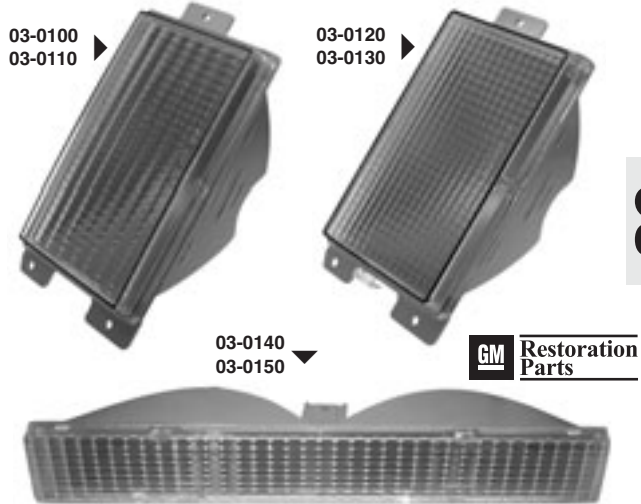

# Lamps & Lenses

**Part # Year Description Price**

**1978-'79 Lamps, Front**

**1980-'81 Lamps, Front**

**1982-'87 Lamps, Front**

## Front Turn Signal and Parking Lamp Lenses

▲ 03-0026

03-0062 ▶

**GM Restoration Parts**

**Part # Year Description Price**

**GM Restoration Parts**

**03**

03-0022	59	Clear, Reproduction, pair	31.99
03-0026	60	Clear, Reproduction, pair	32.99
03-0028	64	in Bumper, Clear, pair	33.99
		in Bumper, Amber, pair	28.99
03-0030	65	in Bumper, pair	28.99
03-0040	66	in Bumper, pair	33.99
03-0050	67	in Bumper, pair	41.99
03-0052	68	pair	37.99
03-0060	70	in Bumper, each	22.99
03-0215	71	pair	57.99
03-0068	72	Amber, Pair, 1st Design	62.99
03-0069	72	Clear, Pair, 2nd Design	47.99
03-0230	72	RH, GM	47.99
03-0062	73	in Bumper, LH or RH, each	37.99
03-0100	80	LH	47.99
03-0110	80	RH	47.99
03-0120	81	LH	47.99
03-0130	81	RH	47.99
03-0132	82-87	Under Headlamps, Choo-Choo Custom Only, LH	69.99
03-0134	82-87	Under Headlamps, Choo-Choo Custom Only, RH	69.99
03-0140	82-87	Under Headlamps, LH (#14)	55.99
03-0150	82-87	Under Headlamps, RH (#14)	55.99