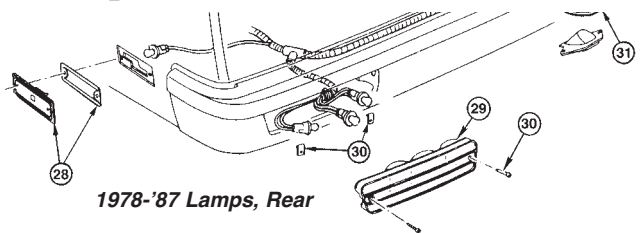

1978-'87 Lamps, Rear